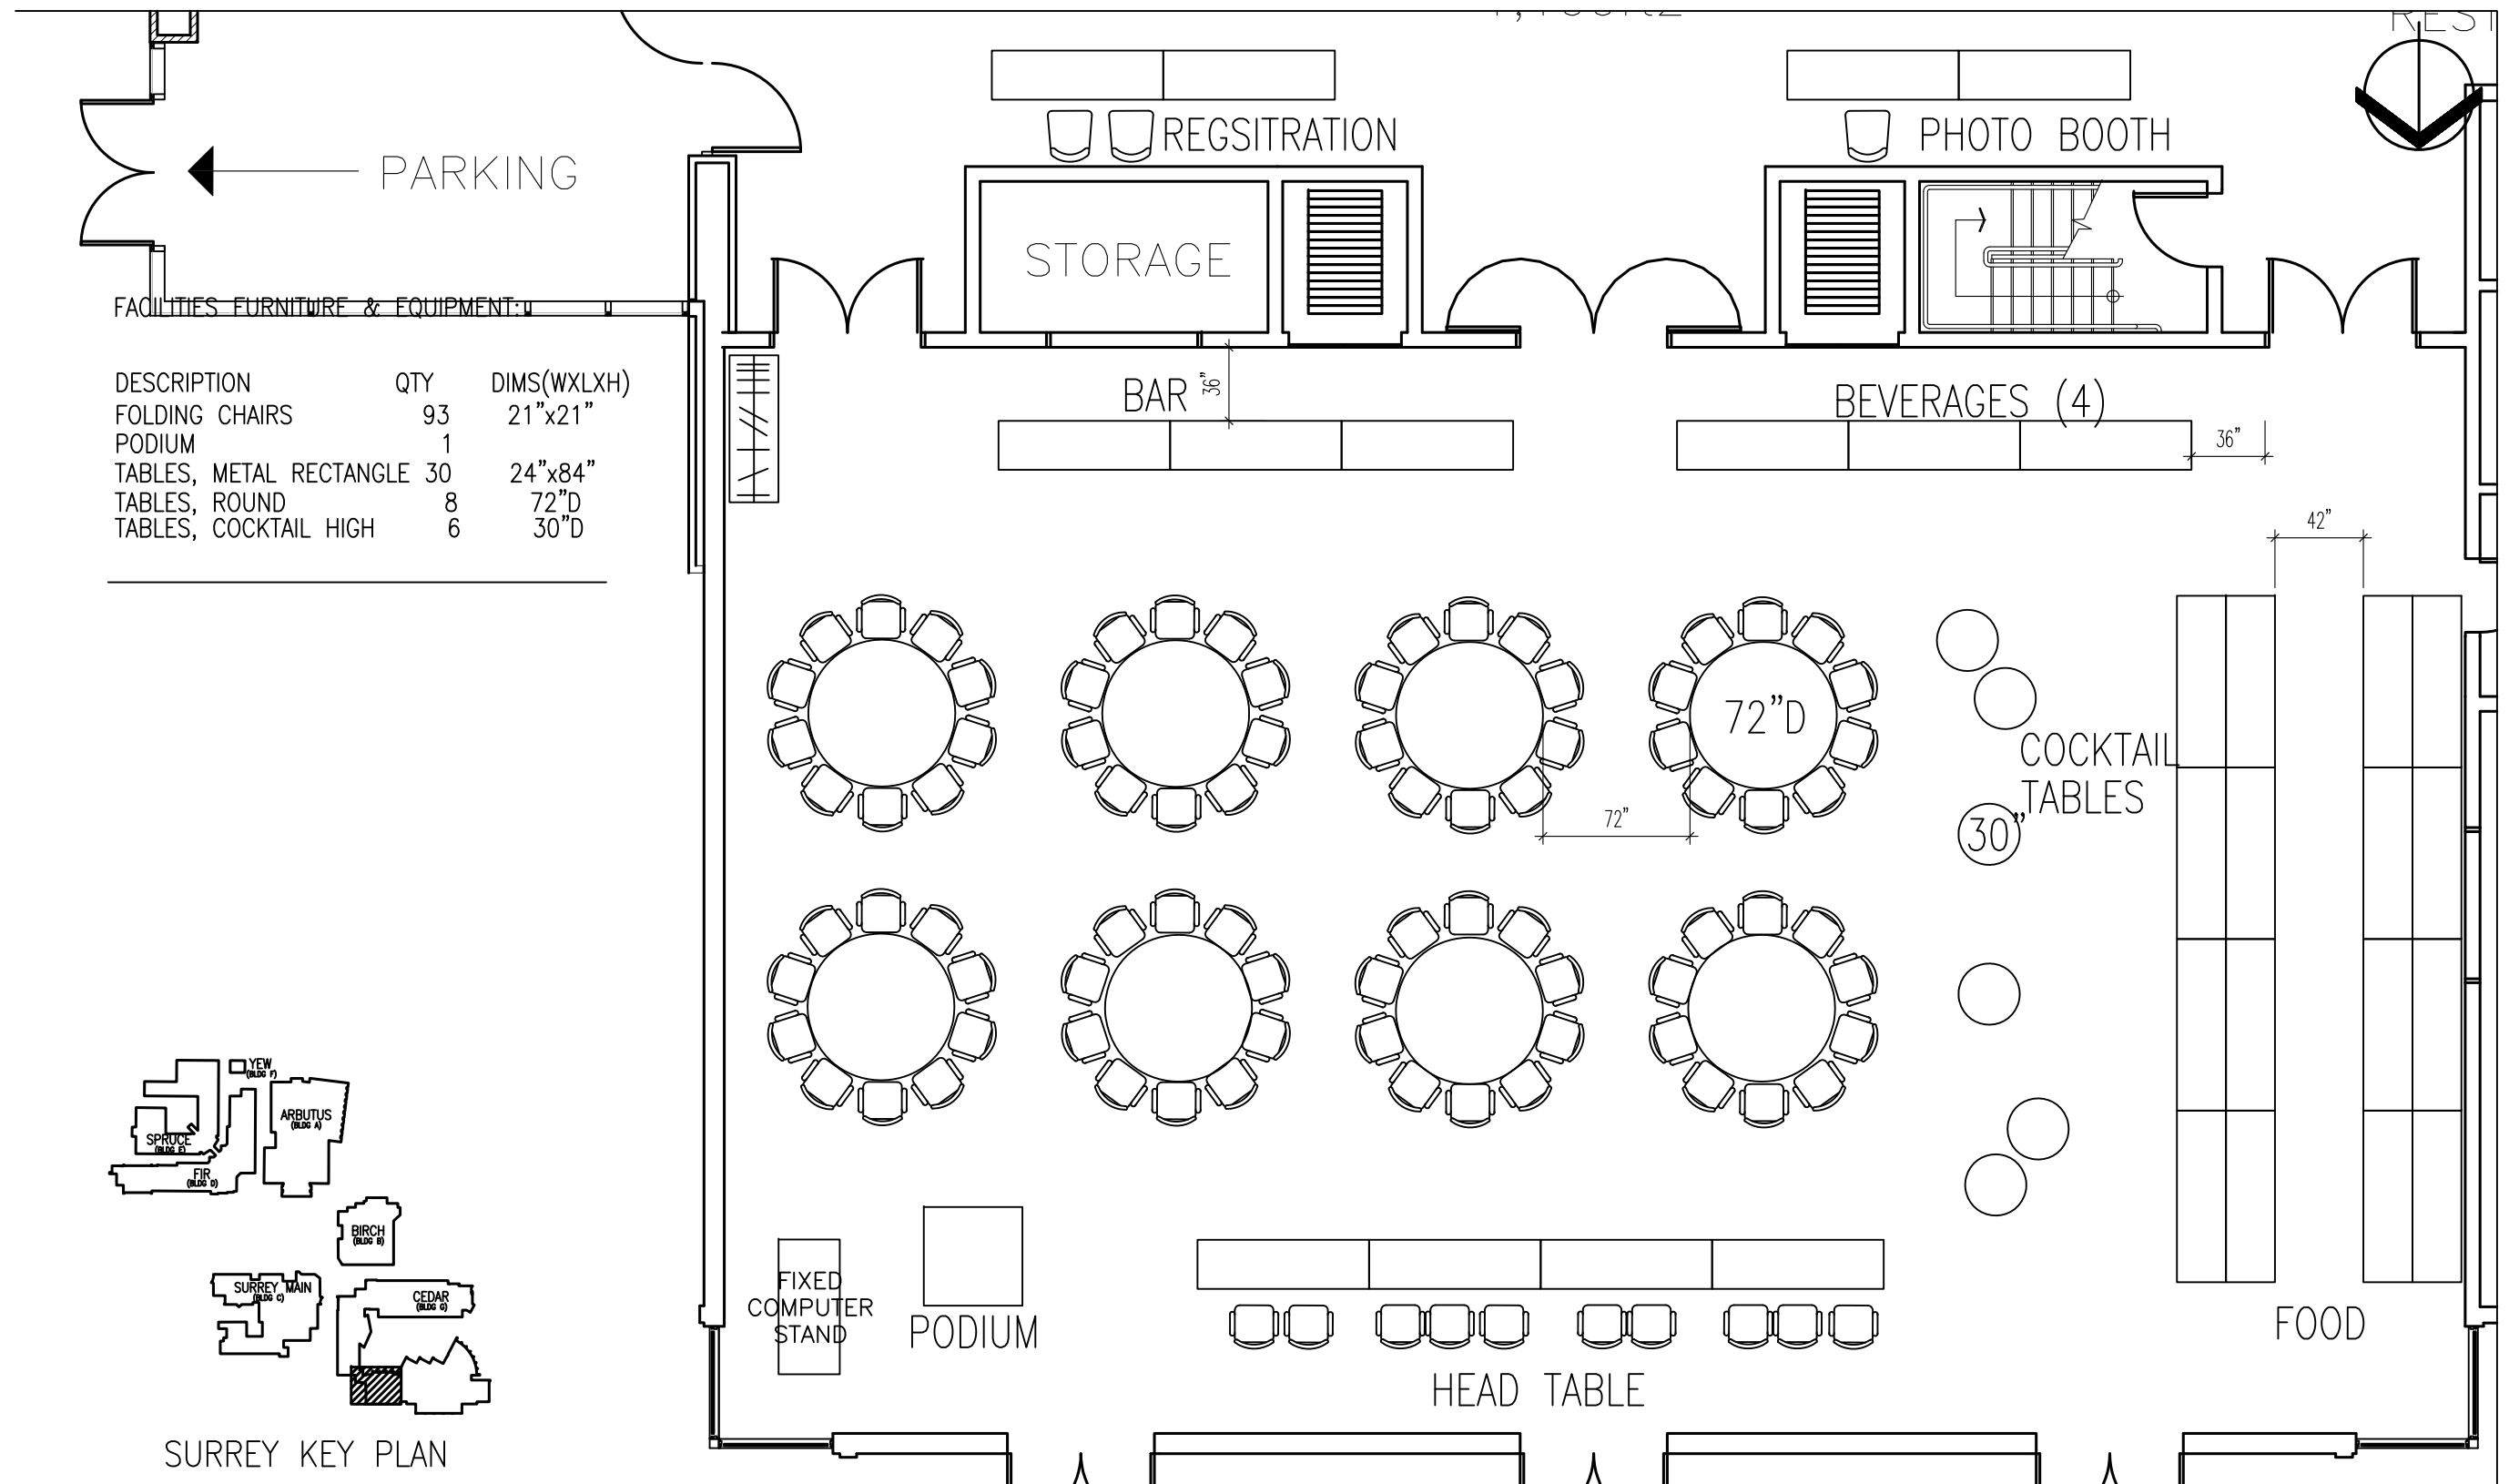

# FACILITIES

KWANTLEN POLYTECHNIC UNIVERSITY

FACILITIES FURNITURE & EQUIPMENT

DESCRIPTION	QTY	DIMS(WXLXH)
FOLDING CHAIRS	93	21"x21"
PODIUM	1	
TABLES, METAL RECTANGLE	30	24"x84"
TABLES, ROUND	8	72"D
TABLES, COCKTAIL HIGH	6	30"D

SURREY KEY PLAN

DRAWING TITLE  
SURREY CONFERENCE CENTRE 1205 ABC

CAMPUS LOCATION  
SURREY CEDAR BUILDING

SCALE  
NTS

DRAWING NUMBER  
DWG#1

DATE  
MARCH 9, 2014

DRAWN BY  
ml