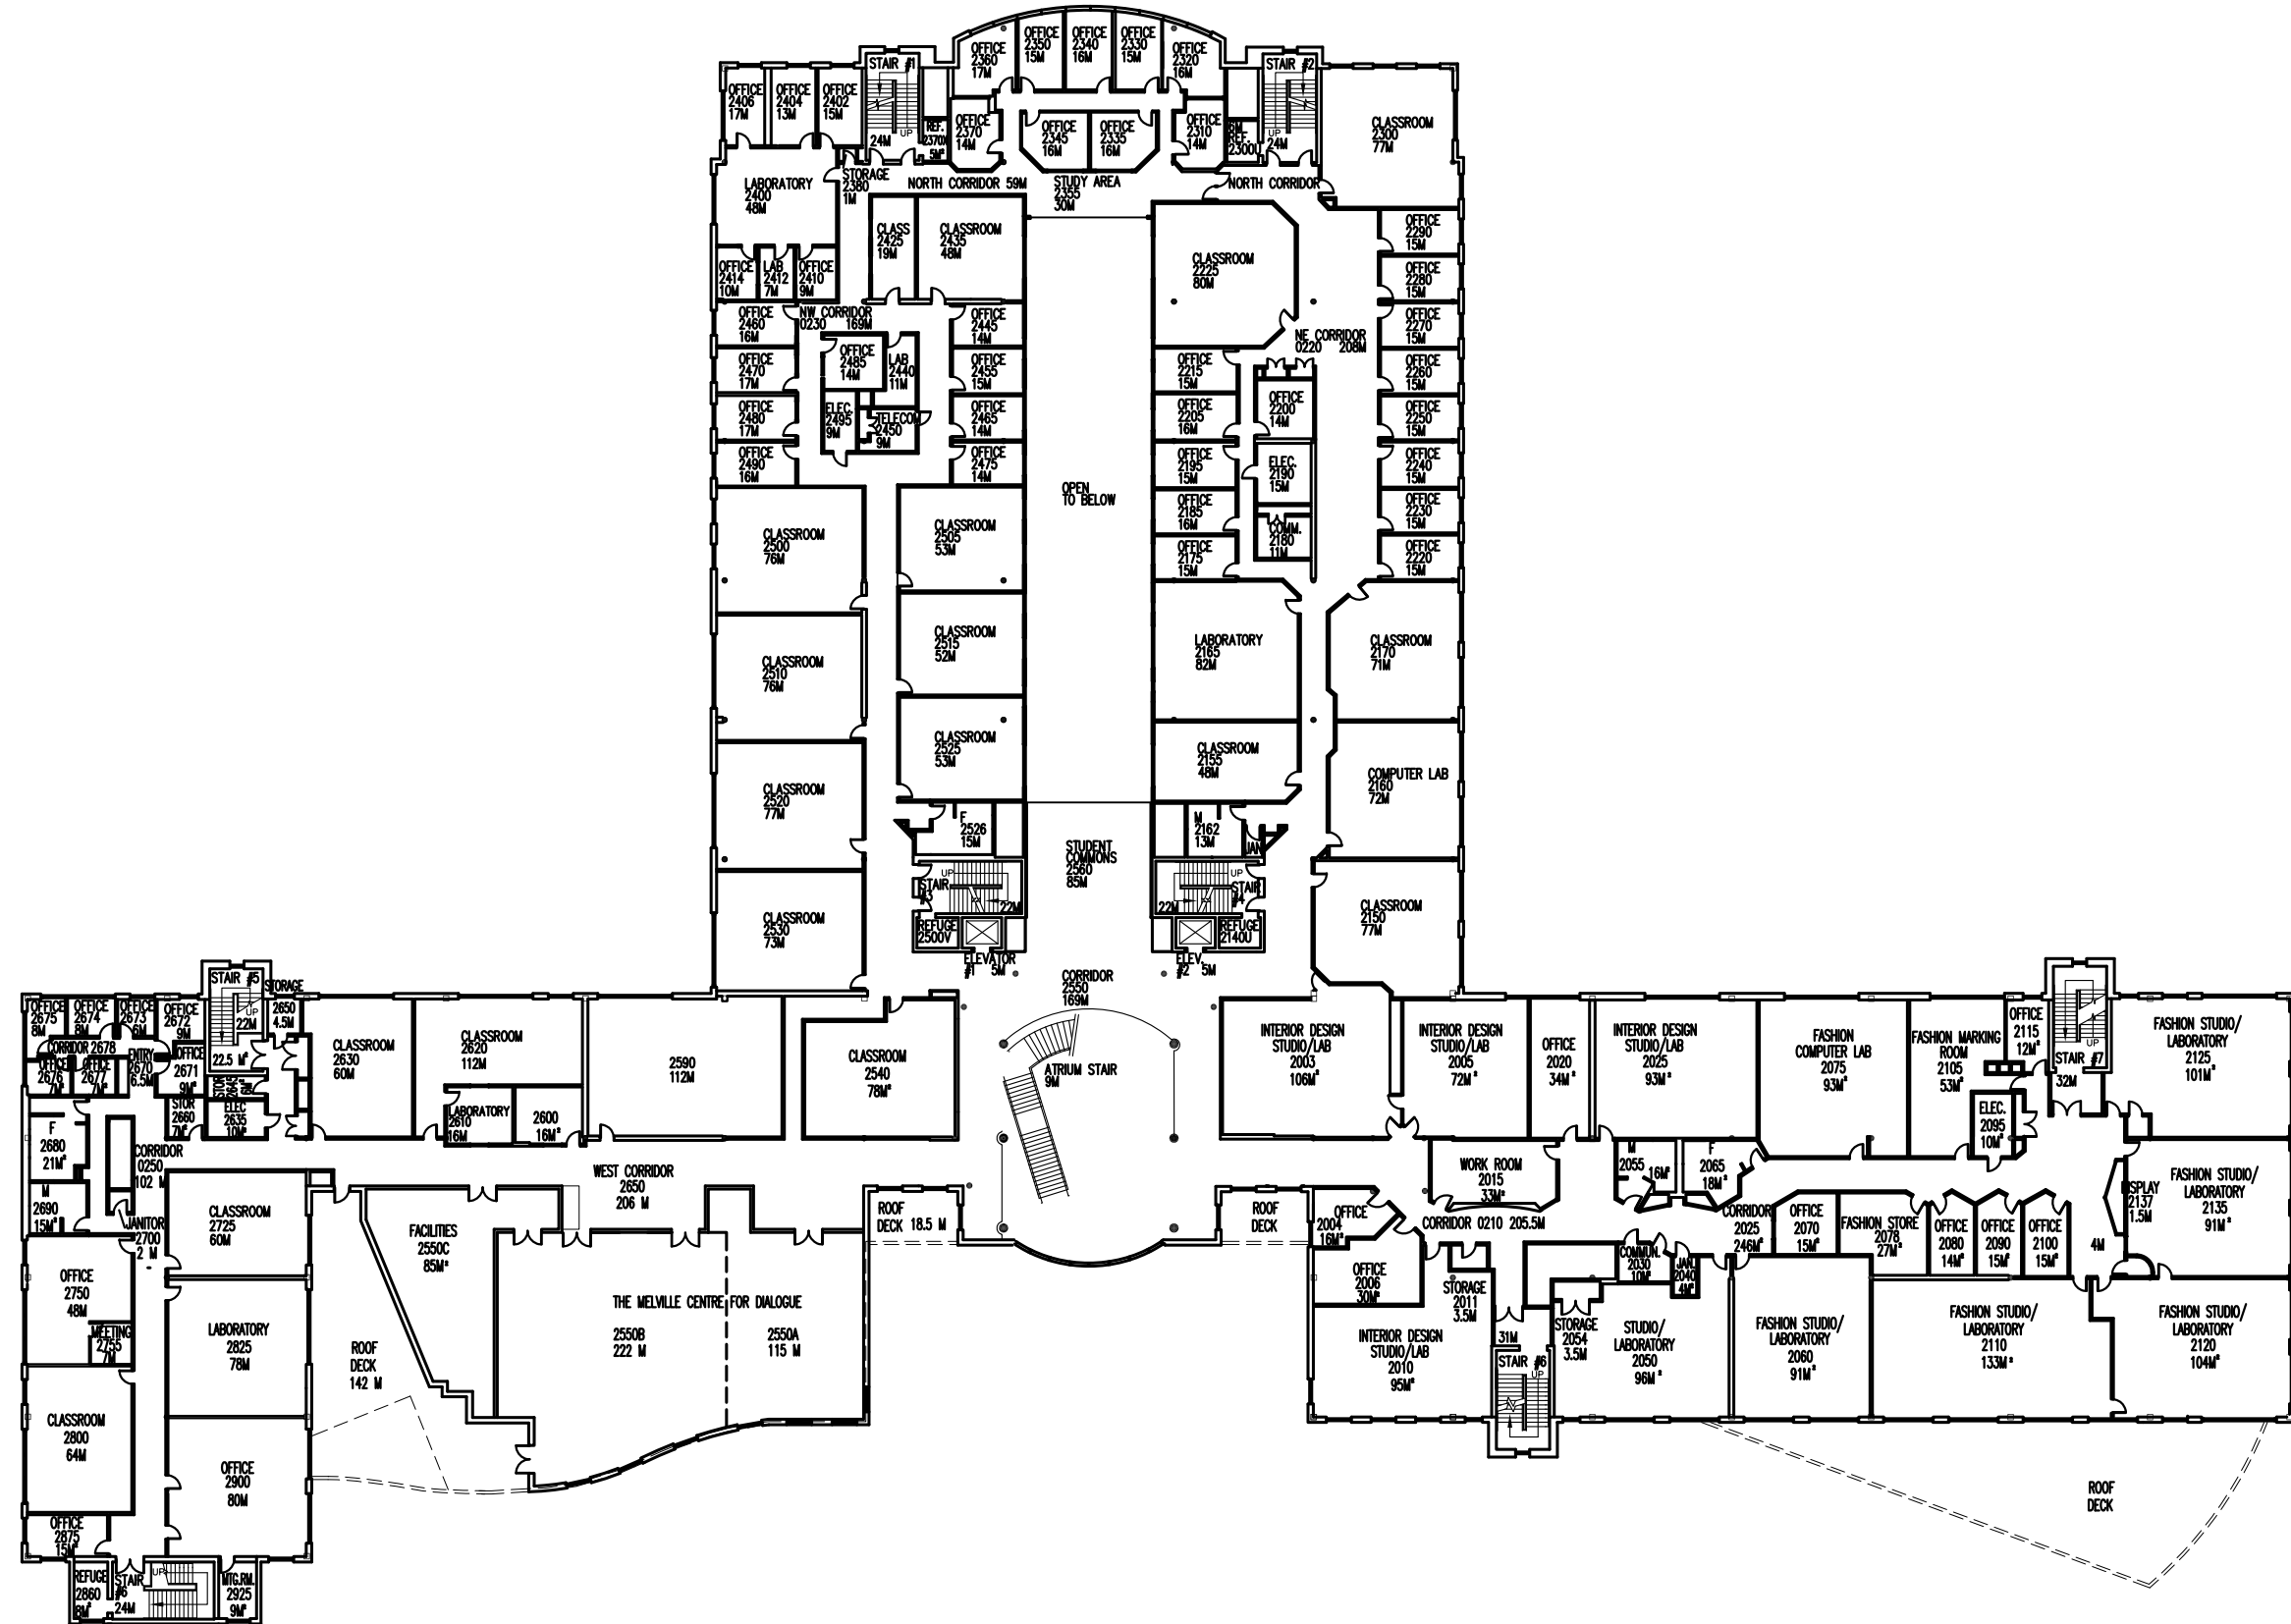

FACILITIES

KWANTLEN POLYTECHNIC UNIVERSITY

DRAWING TITLE	RICHMOND SECOND FLOOR
CAMPUS LOCATION	RICHMOND
SCALE	NTS

DRAWING NUMBER	DWG# - 1
DATE	OCTOBER 7, 2013
DRAWN BY	ML

**KWANTLEN
POLYTECHNIC
UNIVERSITY**