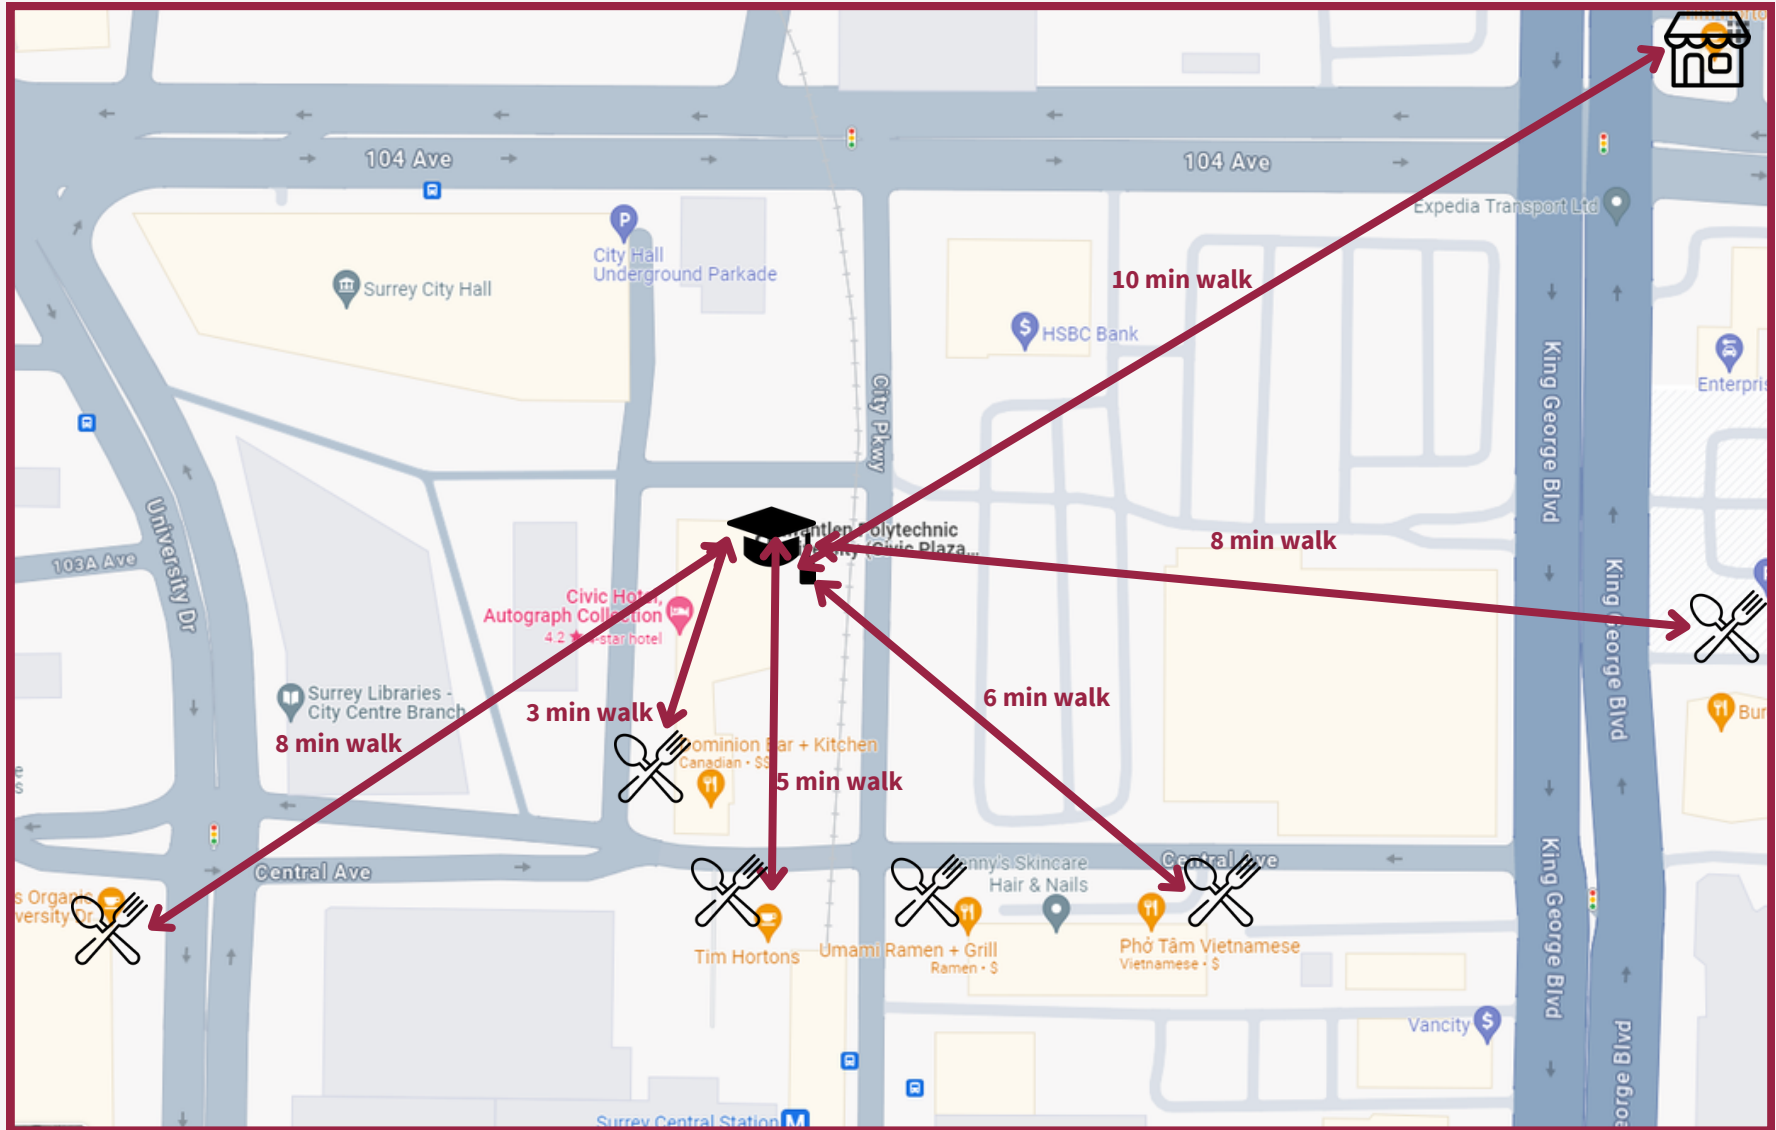

# KPU CIVIC PLAZA FOOD MAP

Image: Google Maps

## LEGEND

KPU Campus

Restaurant

Grocery store

Convenience store/Grab n'Go