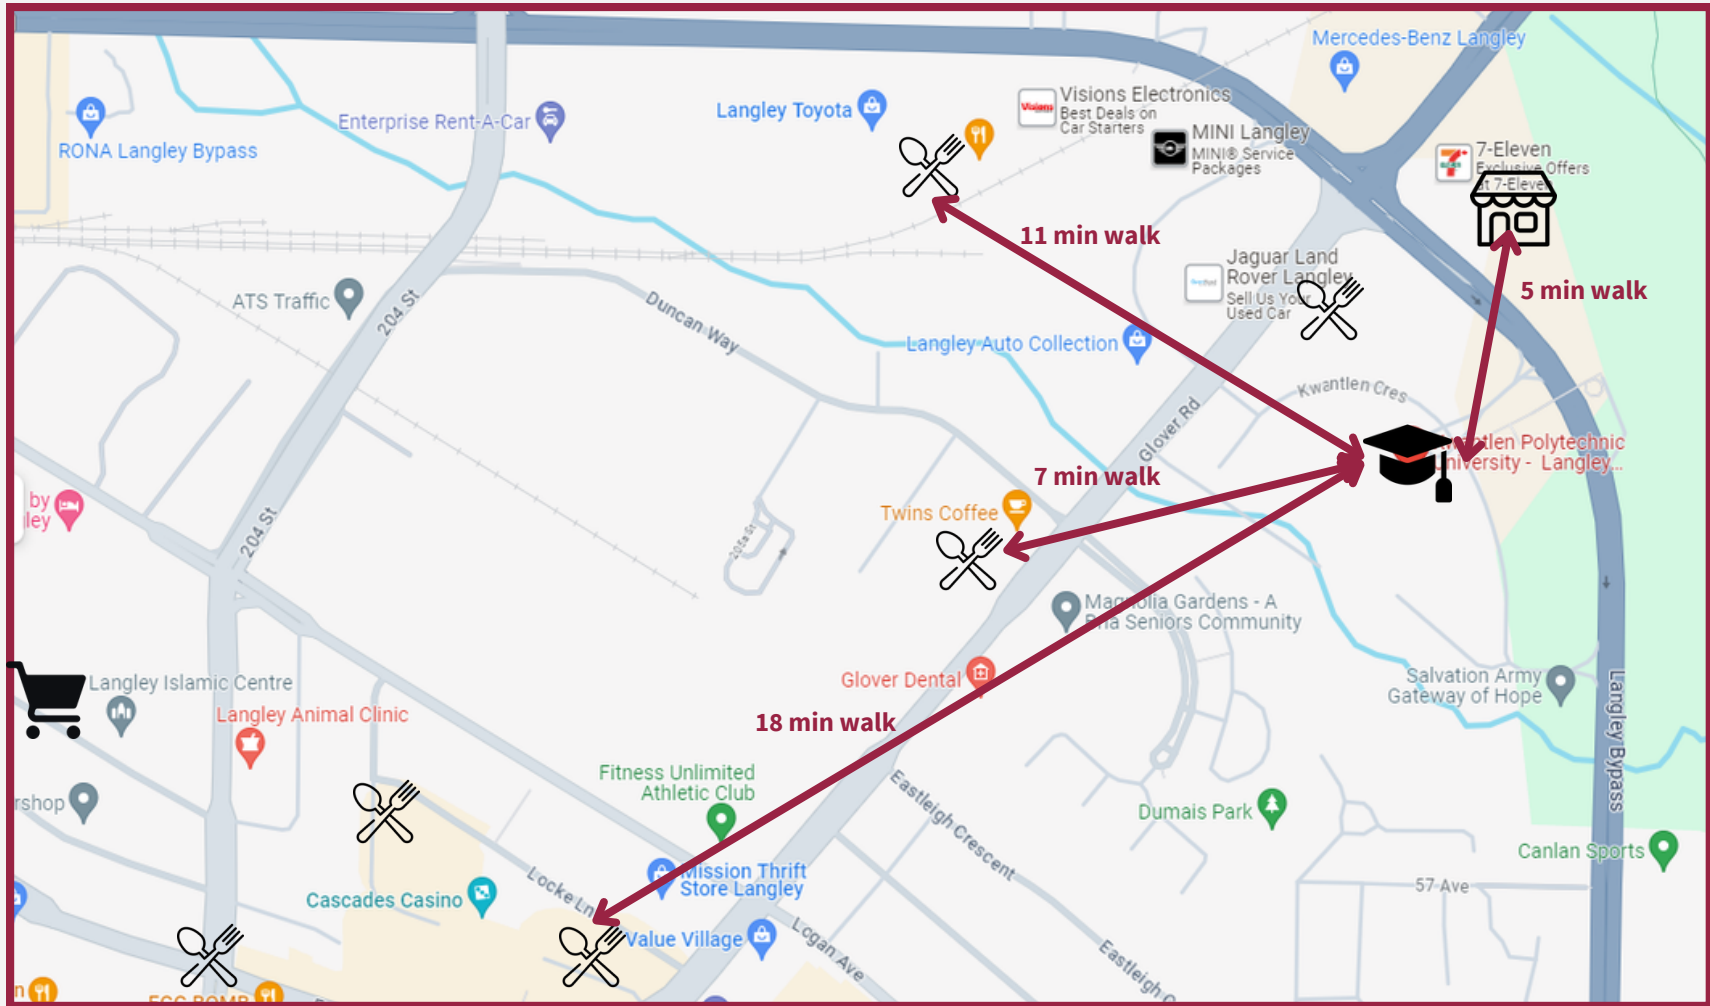

# KPU LANGLEY FOOD MAP

Image: Google Maps

## LEGEND

KPU Campus

Restaurant

Grocery store

Convenience store/Grab n'Go