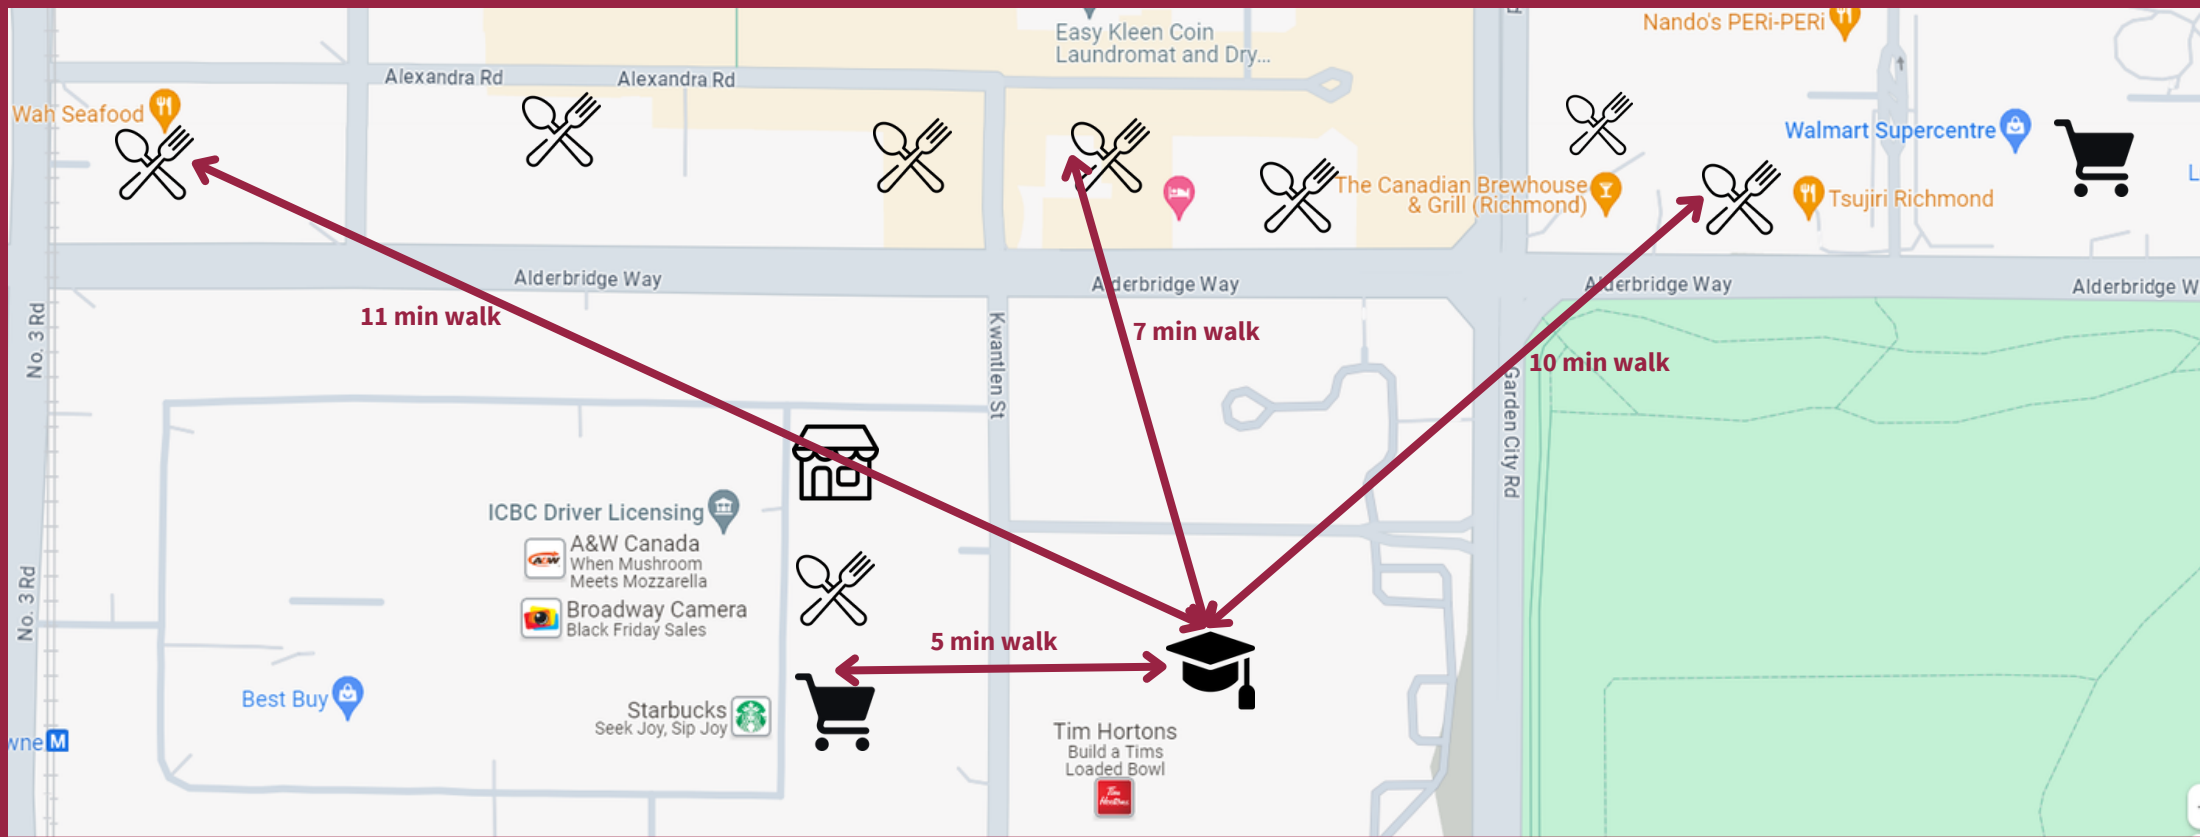

KPU RICHMOND FOOD MAP

Image: Google Maps

LEGEND

KPU Campus

Restaurant

Grocery store

Convenience store/Grab n'Go