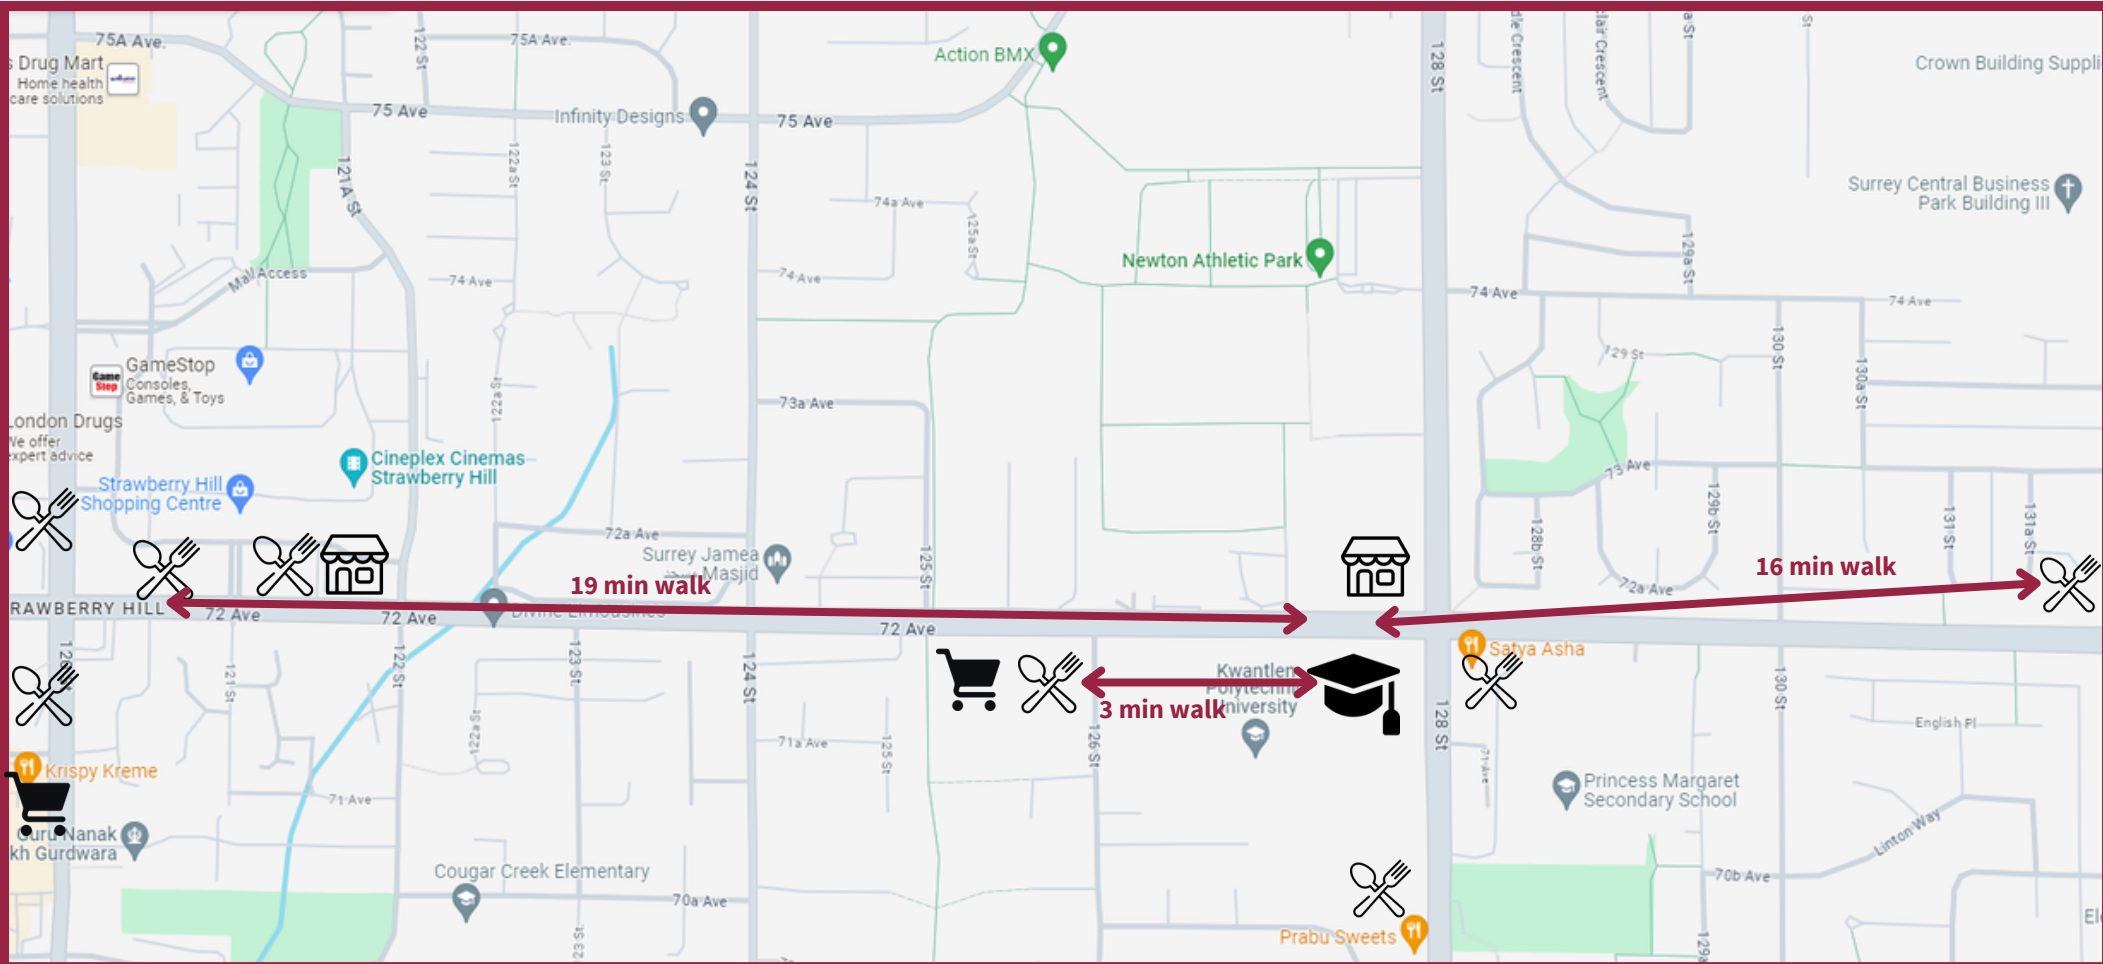

KPU SURREY FOOD MAP

Image: Google Maps

LEGEND

KPU Campus

Restaurant

Grocery store

Convenience store/Grab n'Go