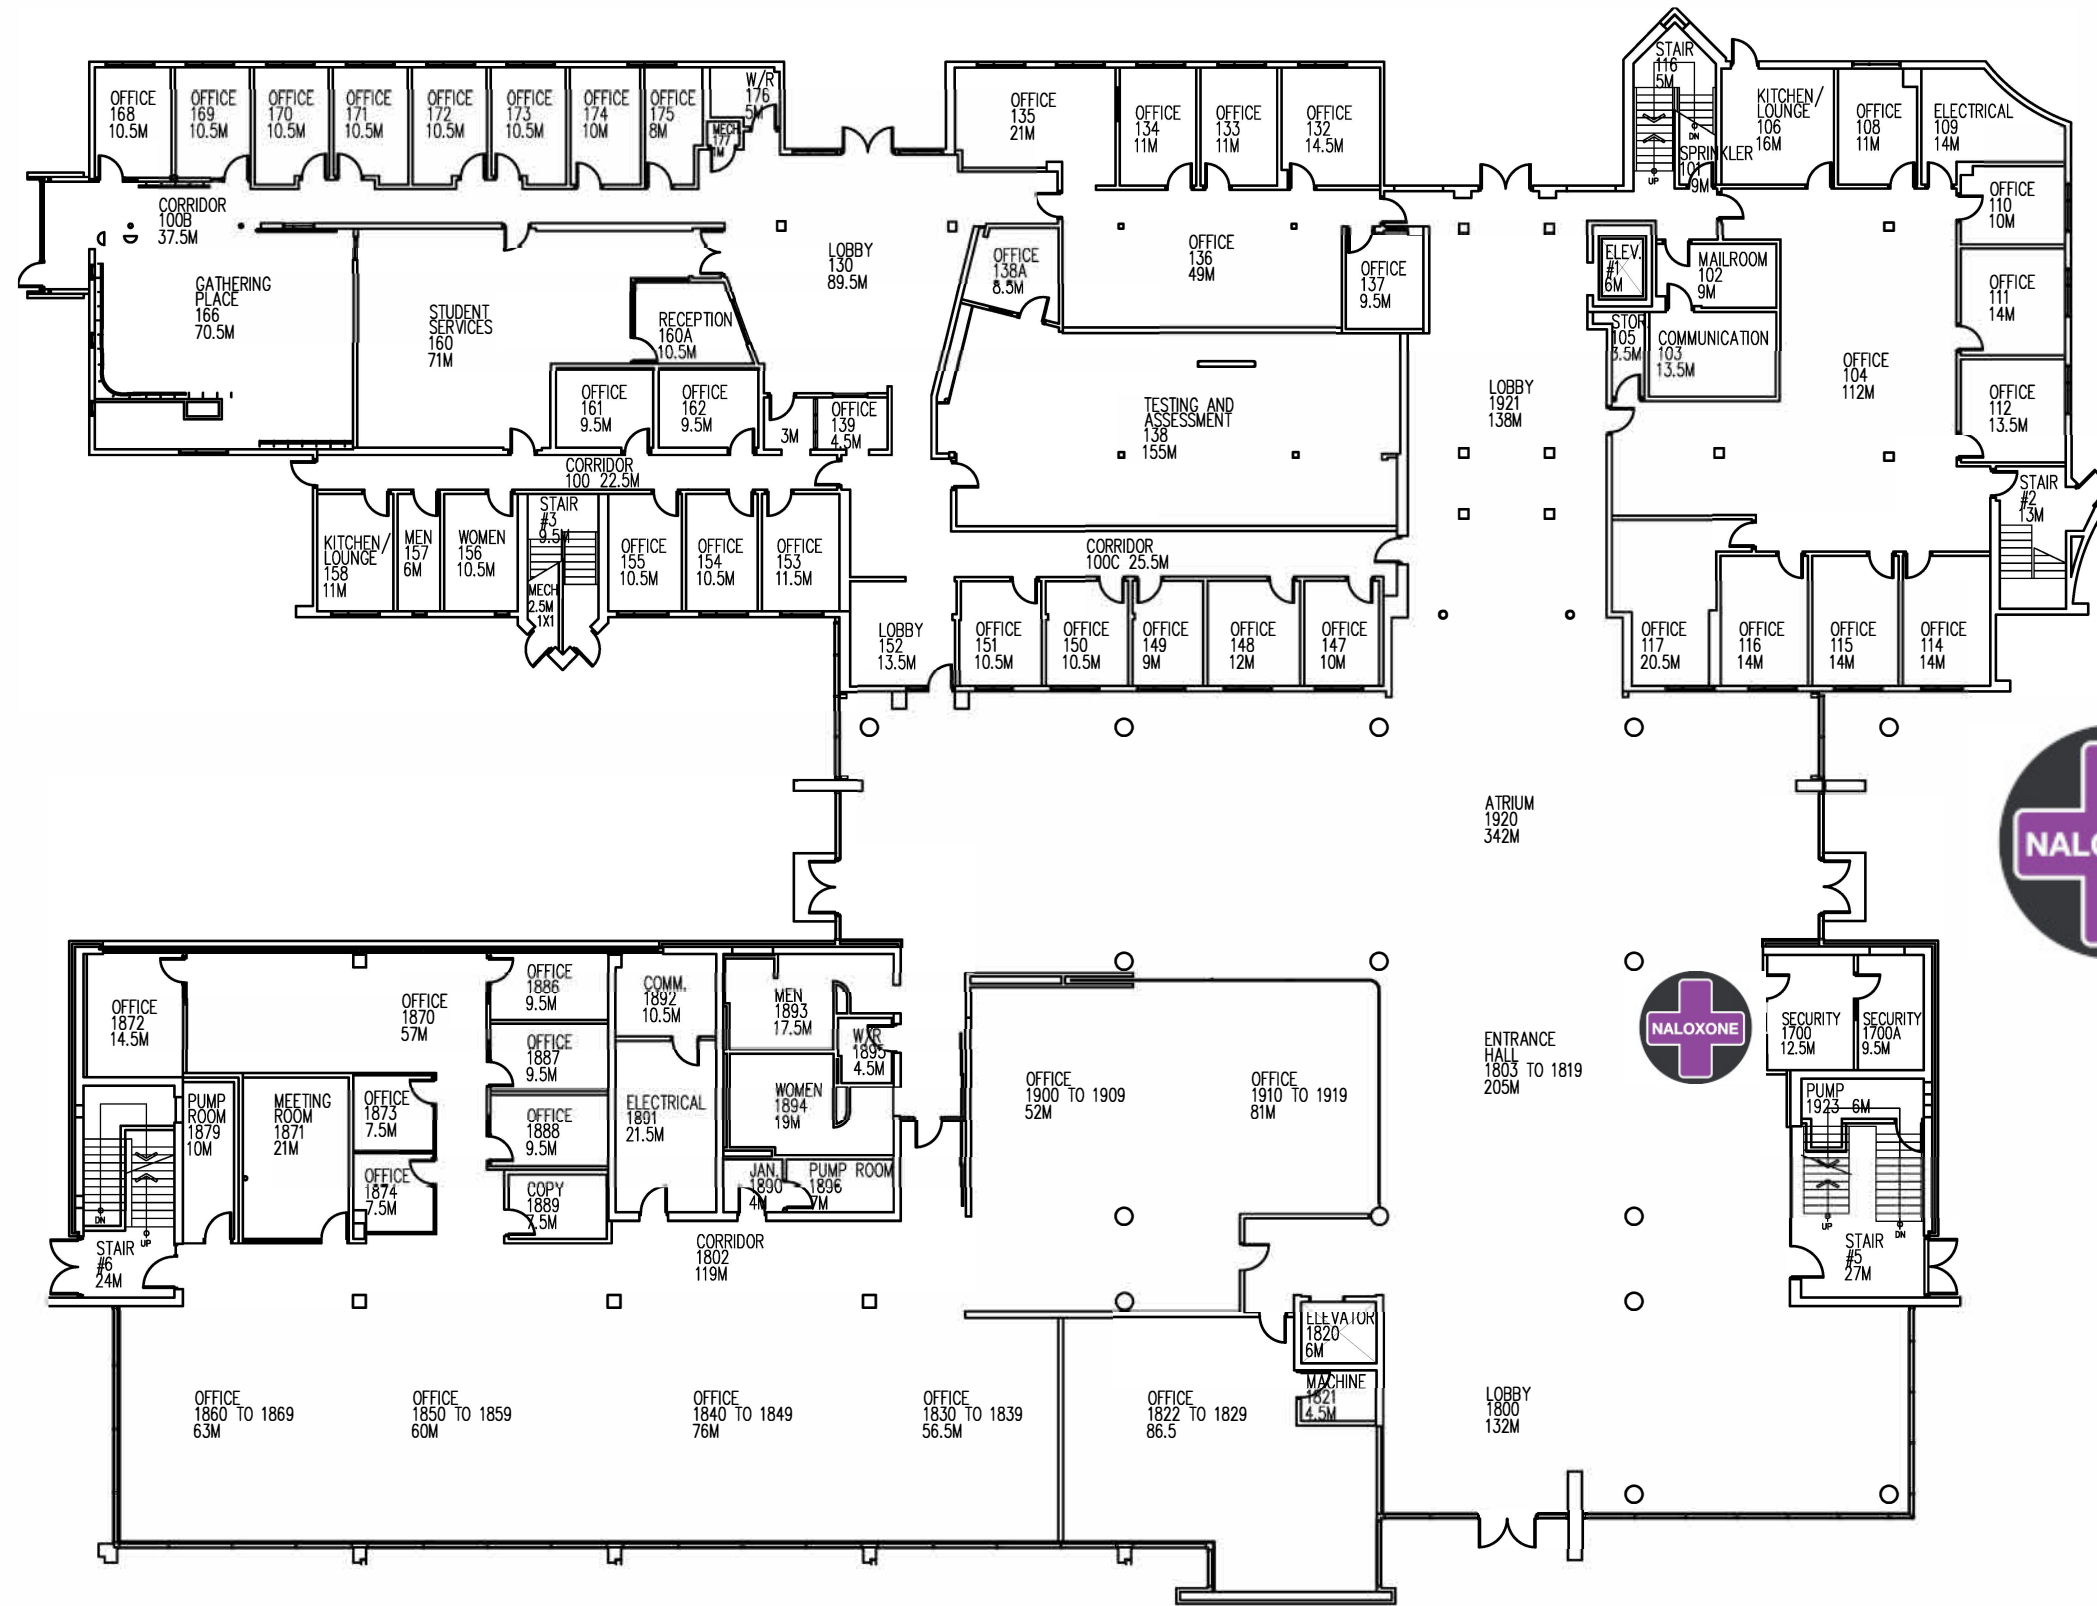

**Naloxone Located:**

- 1. Cedar building, outside Fitness Centre

CAMPUS KEY PLAN

**Naloxone Located:**  
1. Surrey Main building, beside Security Office

CAMPUS KEY PLAN