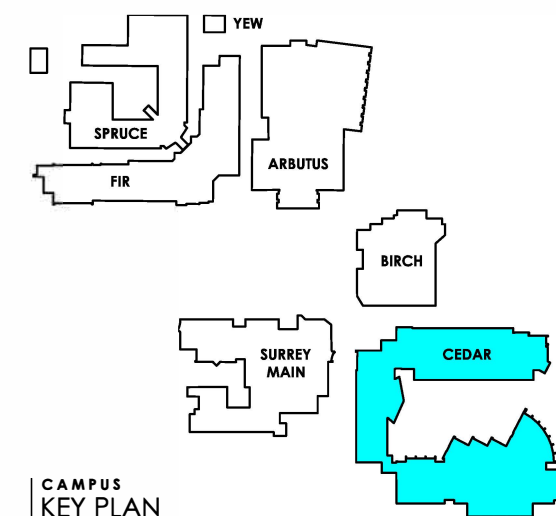

**Naloxone Located:**

- 1. Cedar building, outside Fitness Centre

CAMPUS KEY PLAN

**Naloxone Located:**  
1. Surrey Main building, beside Security Office

CAMPUS KEY PLAN