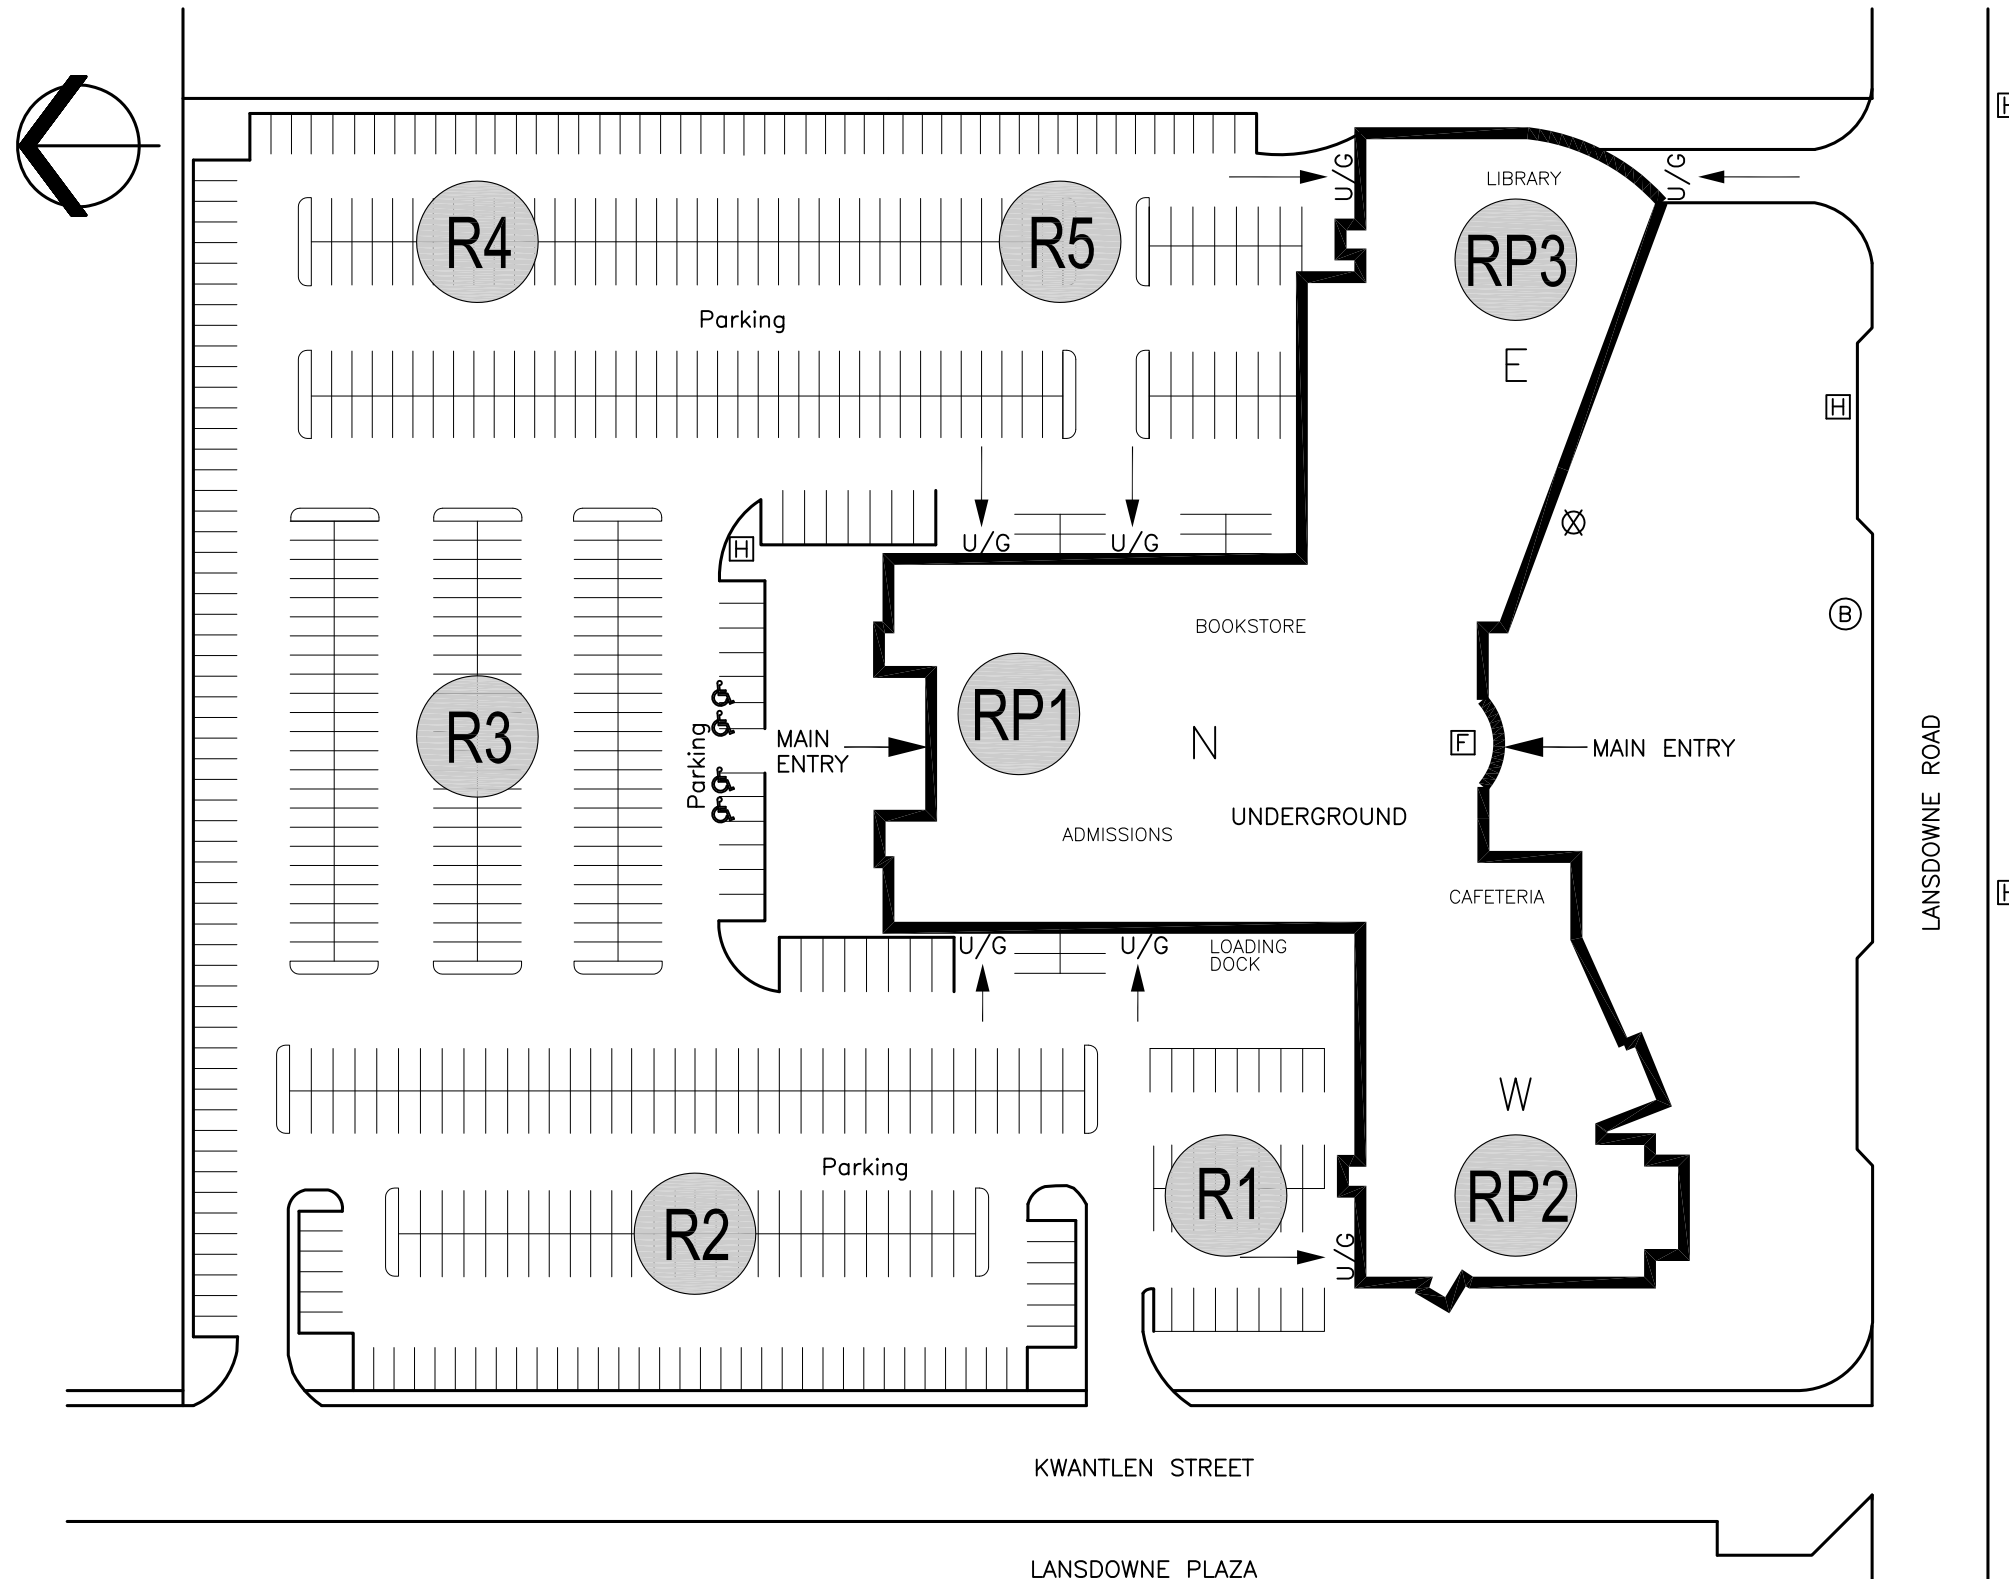

FACILITIES

KWANTLEN POLYTECHNIC UNIVERSITY

CAMPUS ADDRESS:
8771 LANSDOWNE ROAD
RICHMOND, B.C.
V6X-3V8

SECURITY PHONE:
(604) 599-2676

TOTAL AREAS
SITE AREA
8.56 Acres

BUILDING AREA (NET)
17,965 M²

NORTH WING
ROOM P950
ROOMS 1260 TO 1631
ROOMS 2150 TO 2530
ROOMS 3250 TO 3700

EAST WING
ROOMS P100 TO P475
ROOMS 1010 TO 1250
ROOMS 2004 TO 2140
ROOMS 3005 TO 3240

WEST WING
ROOMS P500 TO P850
ROOMS 1650 TO 1900
ROOMS 2540 TO 2900

PARKING
REGULAR STALLS - 931
DISABLED STALLS - 10
MOTORCYCLE STALLS - 6

SYMBOL KEY

- ⊗ FIRE SIAMESE
- ♿ HANDICAP PARKING
- ☐ FIRE PANEL
- ☐ FIRE HYDRANT
- Ⓟ BUS STOP

Ⓡ R1-5 PARKING ZONES

SCHEDULED CAPACITY
2696

RICHMOND CAMPUS SITE PLAN

DRAWING TITLE
RICHMOND CAMPUS SITE PLAN
CAMPUS LOCATION
RICHMOND
SCALE
NTS

DRAWING NUMBER
DWG#-1
DATE
JANUARY 30, 2012
DRAWN BY
ML